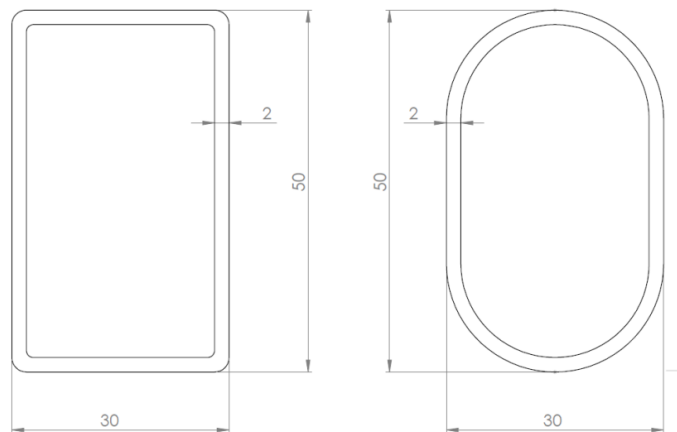

Tube design and measurements

Please feel free to contact us for more information regarding the requirements of the brake handle and wire

Oy Mannerin Konepaja Ab, P.O.Box 3, 10901 Hanko, Finland
Tel. +358 19 222 001
E-mail: manner@manner.fi, Internet: www.manner.fi