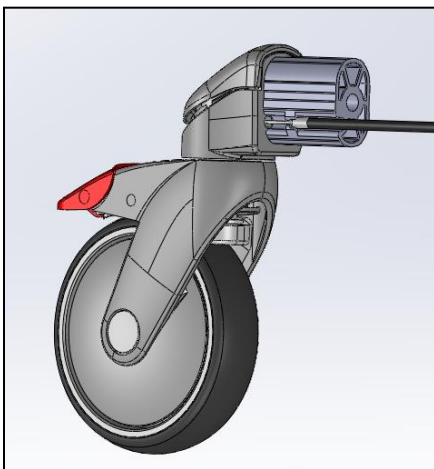

Technical information

Wheel diameter	125 mm
Castor types	Total stop brake, directional lock, two-stage brake
Fork material	Glass-fibre reinforced polyamide
Wheel material	Polypropylene centre and thermoplastic rubber tyre, 80 Shore A
Load capacity	75 kg according to EN 12530
Wheel bearing	Ball bearing
Total height	Approximately 160 mm, depending on mounting tube
Standard colours	Black, grey (RAL 7042) and light grey (RAL 7035)
Fitting options	Standard solution includes an oval tube adapter shown in the picture below. This castor can be fitted into either an oval or square tube with the measurements shown below. Other tube adapters can be offered upon request.

Standard tube adapter